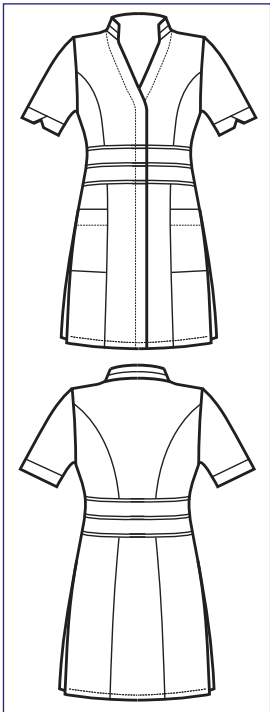

NEW

004971
CASACCA CHEYENNE
100% polyester Bohème
180 gr/m²
S • M • L • XL • XXL
NERO + LUREX GOLD

BOTTONI A
PRESSIONE
SNAPS

BOHÈME

LO STRETCH
LAVA E INDOSSA
CHE RESPIRA

STRETCH FABRIC
WASH & WEAR
THAT BREATHES