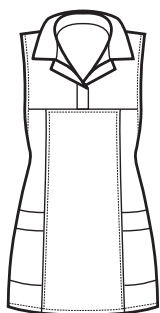

SUPER DRY

IL TESSUTO ANTIMACCHIA CHE RESPIRA
E FA SCIVOLARE I CAPELLI

THE ANTISTAIN FABRIC THAT BREATHES
AND THAT LETS HAIR SLIP AWAY

TRINIDAD - PAPEETE
ONE SIZE