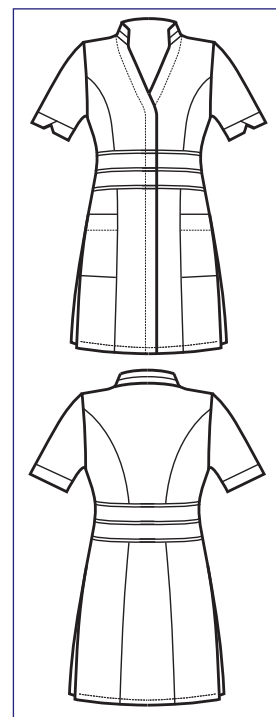

NEW

**004911
CASACCA CHEYENNE**

100% polyester Bohème
180 gr/m²

S • M • L • XL • XXL
BIANCO + NERO

**BOTTONI A
PRESSIONE
SNAPS**

BOHÈME

LO STRETCH
LAVA E INDOSSA
CHE RESPIRA

**STRETCH FABRIC
WASH & WEAR
THAT BREATHES**