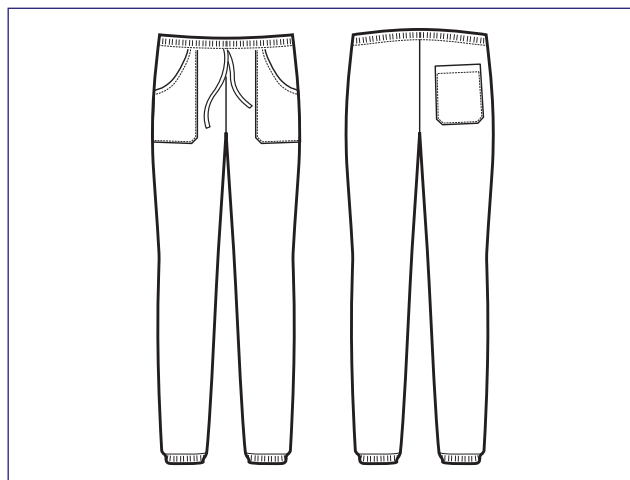

BOHÈME

**LO STRETCH
LAVA E INDOSSA
CHE RESPIRA**

**STRETCH FABRIC
WASH & WEAR
THAT BREATHES**

STRETCH