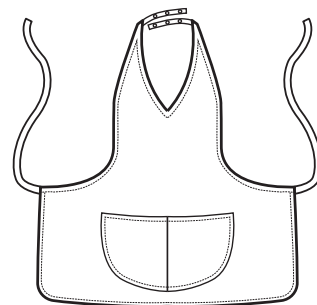

**IL TESSUTO ANTIMACCHIA CHE RESPIRA
E FA SCIVOLARE I CAPELLI**

**THE ANTISTAIN FABRIC THAT BREATHES
AND THAT LETS HAIR SLIP AWAY**

**087581
PICCADILLY
SUPER DRY**
100% polyester
130 gr/m²
ONE SIZE
NERO