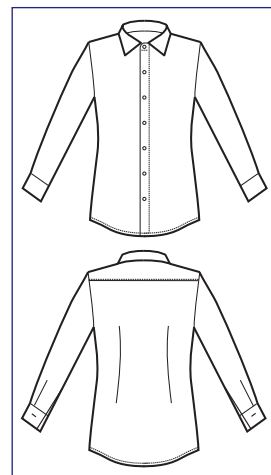

NEW

061510M
CAMICIA NEVADA UNISEX
SUPER DRY LIGHT
MEZZA MANICA
HALF SLEEVE
100% polyester
super dry light
85 gr/m²
S • M • L • XL • XXL
BIANCO

**SUPER DRY
LIGHT**

**IL TESSUTO LEGGERO
ANTIMACCHIA CHE RESPIRA
E FA SCIVOLARE I CAPELLI**
**THE LIGHT ANTISTAIN FABRIC
THAT BREATHES AND
THAT LETS HAIR SLIP AWAY**