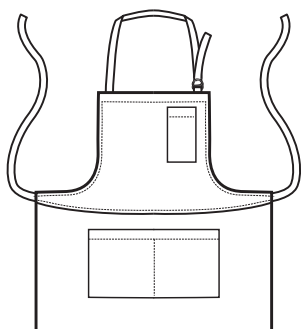

**IL TESSUTO ANTIMACCHIA CHE RESPIRA
E FA SCIVOLARE I CAPELLI**

**THE ANTISTAIN FABRIC THAT BREATHES
AND THAT LETS HAIR SLIP AWAY**

**087581
PICCADILLY
SUPER DRY**
100% polyester
130 gr/m²
ONE SIZE
NERO