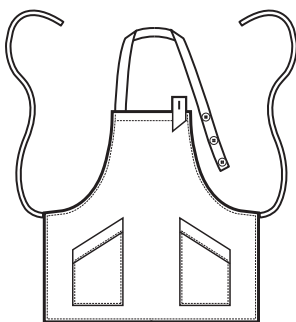

**SHERRY
ONE SIZE**

SUPER DRY

**IL TESSUTO ANTIMACCHIA
CHE RESPIRA E FA
SCIVOLARE I CAPELLI**

**THE ANTISTAIN FABRIC
THAT BREATHES AND
THAT LETS HAIR SLIP AWAY**

**088281
SHERRY
SUPER DRY
100% polyester
130 gr/m²
ONE SIZE
NERO**