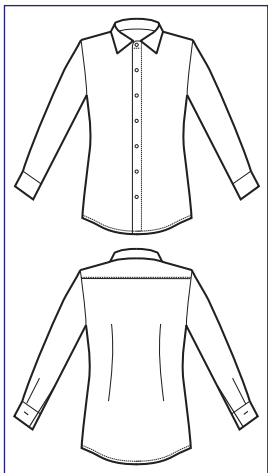

**CAMICIA UNISEX
SUPER DRY LIGHT**

NEW

NEW

**061511
CAMICIA NEVADA
UNISEX
SUPER DRY LIGHT**
100% polyester
super dry light
85 gr/m²
S • M • L • XL • XXL
NERO

**061511M
CAMICIA NEVADA UNISEX
SUPER DRY LIGHT**
MEZZA MANICA
HALF SLEEVE
100% polyester
super dry light
85 gr/m²
S • M • L • XL • XXL
NERO