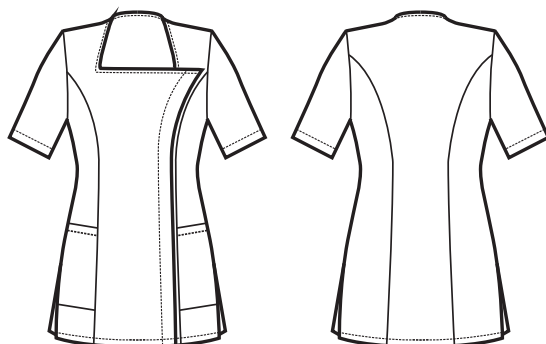

STRETCH FABRIC
WASH & WEAR
THAT BREATHES

CASACCA DONNA BOHÈME

Bottoni a pressione
Snaps

005361
CASACCA ABERDEEN
100% polyester Bohème
180 gr/m²
S • M • L • XL • XXL
NERO

005360
CASACCA ABERDEEN
100% polyester Bohème
180 gr/m²
S • M • L • XL • XXL
BIANCO