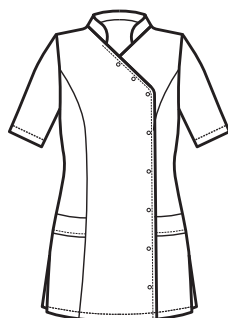

**012280M
CASACCA NIZZA
MEZZA MANICA
SUPER DRY
100% polyester
130 gr/m²
S • M • L • XL • XXL
BIANCO**